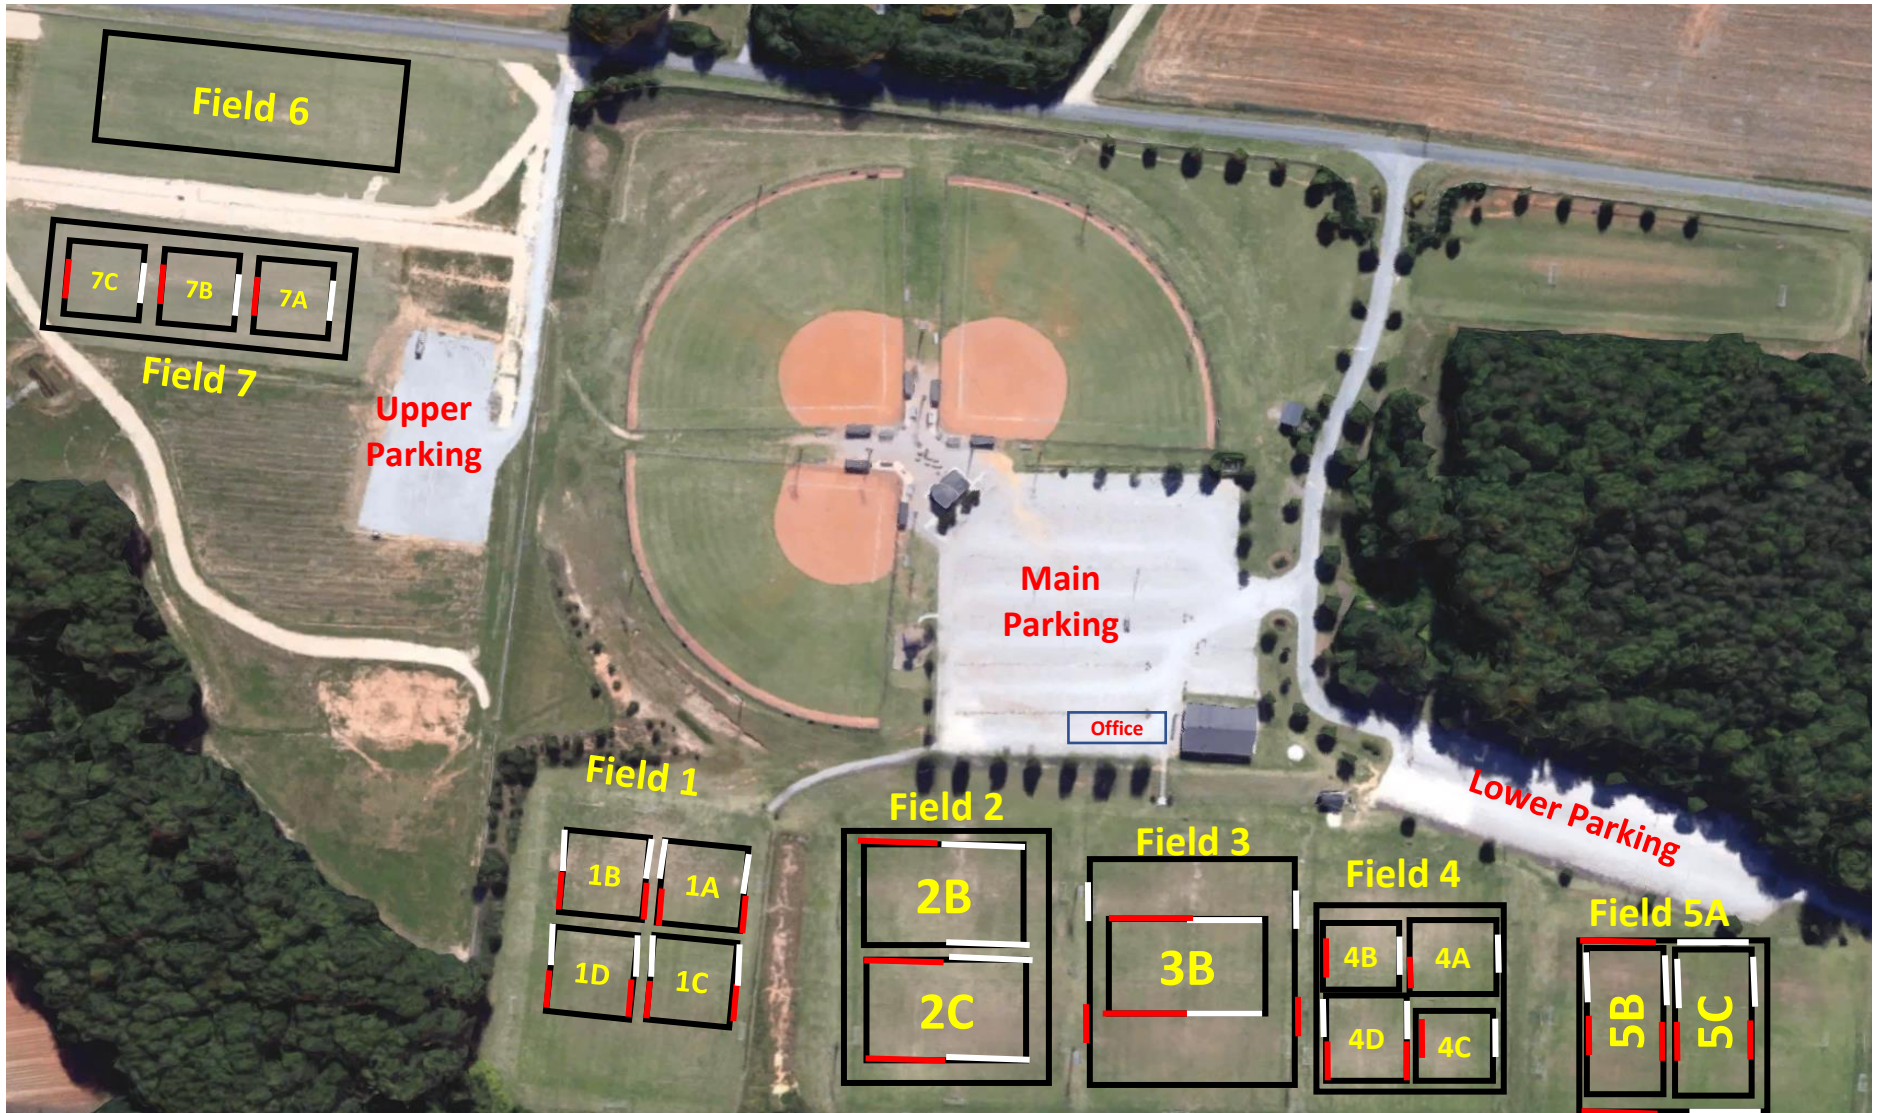

Kernersville Soccer Association

Ivey Redmon Sports Complex  
808 Beeson Road  
Kernersville, NC 27284

---

**Home/Away**

Home teams wear White jerseys, Away teams wear Red.

**U6&U8-** sit on the side with your WHOLE team based on what color shirt you are wearing

**U10-U18-** Players & Coaches on 1 side with their teams spectators straight across the field from them.